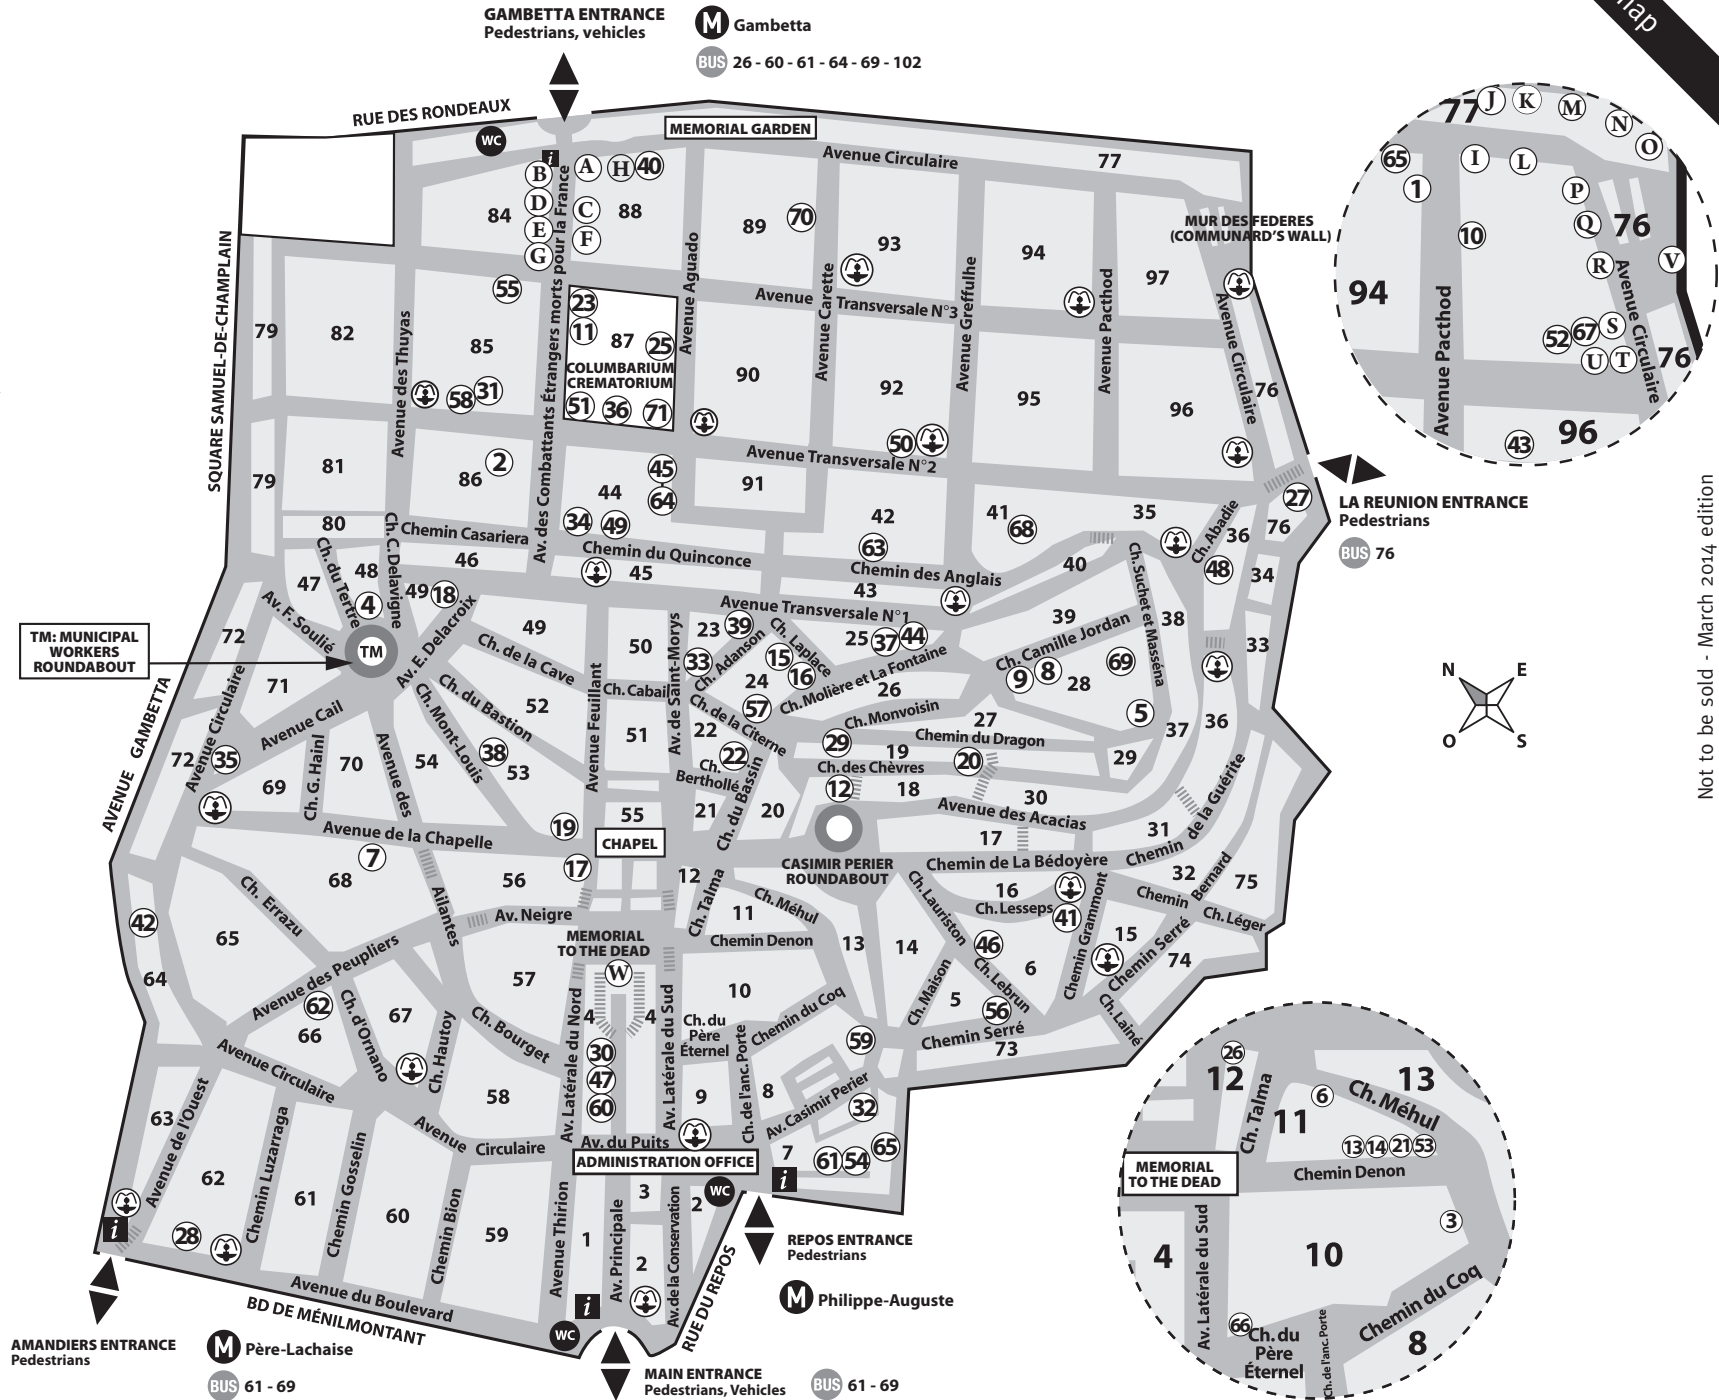

MAP OF THE PÈRE LACHAISE CEMETERY

The most searched-for burial places

Area: 43.20 hectares – Creation: 1804

Free map

Designed by A.T. Brongniart in 1804 to replace unsanitary parish cemeteries, this landscaped funeral park is the largest green space in Paris. An important site of memories, it has 70,000 graves, the Communard's Wall, monuments to concentration camp deportees and veterans. A pioneer in the development of funerary practices, the cemetery includes the first crematorium (1887), columbarium (1889) and funeral garden in France (1985).

- Water point
  in frosty weather, all the water points are turned off
- WC
- Metro
- Reception and information point

CEMETERY OPENING TIMES:

From 6th November to 15th March

from Monday to Friday: 8h to 17h30

Saturday: 8h 30 to 17h30

Sundays and bank holidays: 9h to 17h30

From 16th March to 5th November

from Monday to Friday: 8h to 18h

Saturday: 8h 30 to 18h

Sundays and bank holidays: 9h to 18h

There are no more admissions to the site a quarter of an hour before closing time. The administration office is open from Monday to Friday, 8h30 to 12h30 and from 14h to 17h.

Not to be sold - March 2014 edition
Do not drop litter